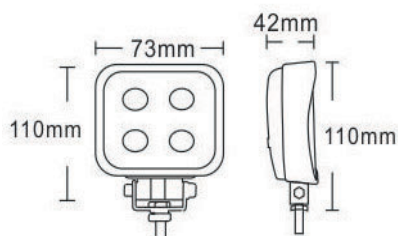

VSWD-WL604 Worklamp

R10

Part Number	Description
VSWD-WL604-S	12W SQR LAMP - SPOT BEAM

Lumens	1080	Approvals	ECE R10, UKCA
Voltage	12-80v	IP Rating	IP67
LEDs	4 LEDs	Beam Pattern	Spot
Mounting	Bracket Mounting	Additional Features	
Dimensions	See Above	Box Qty	50
Housing Material	Aluminium	Lens Material	PMMA